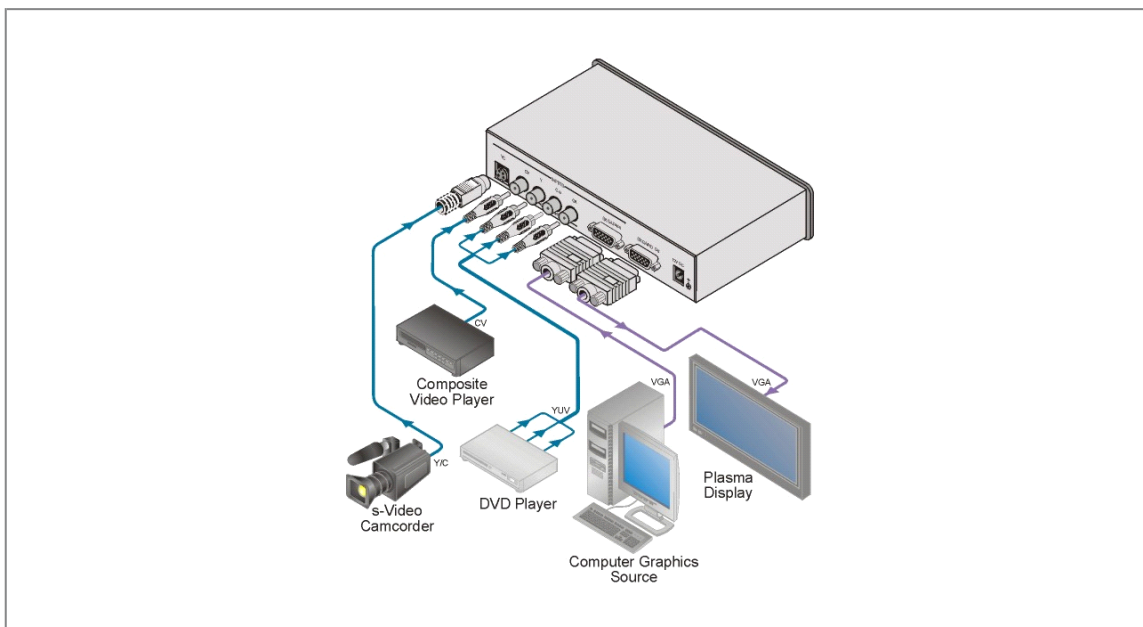

## VP-419xl

Video to Computer Graphics Video/HDTV ProScale™ Digital Scaler

Compatible with HDTV component video signals when used with a breakout cable such as the Kramer C-GM/3RVF.

The **VP-419xl** is a high-performance digital scaler for composite, s-Video and component (480i/576i) video signals. It scales a video input to a selectable computer graphics video or HDTV output resolution.

### TECHNICAL SPECIFICATIONS

---

INPUT:	1 VGA/SVGA/XGA/SXGA on a 15-pin HD (F) connector; 1 composite video on an RCA connector; 1 component video (Y, Cb, Cr) on RCA connectors;>br> 1 S-Video on a 4-pin connector.
OUTPUT:	1 RGB/YPbPr on a 15-pin HD (F) connector.
OUTPUT RESOLUTION:	VGA (640x480), SVGA (800x600), XGA (1024x768), SXGA (1280x1024), HDTV: 480p, 576p, 720p, 1080i.
OUTPUT REFRESH RATE:	60Hz for computer graphics resolutions, 50/60Hz for HDTV resolutions.
CONTROLS:	Front panel buttons and infrared remote for menu driven OSD control.
ADDITIONAL CONTROLS:	Contrast, brightness, color, tint and sharpness; resolution, output image scaling, output mode, 3D comb filter function and aspect ratio.
POWER SOURCE:	12V DC, 350mA.
DIMENSIONS:	21.5cm x 16cm x 4.36cm (8.46" x 6.4" x 1.7") W, D, H.
WEIGHT:	0.66kg (1.45lb) approx.
ACCESSORIES:	Power supply, IR remote control.
OPTIONS:	RK-1 19" rack adapter.