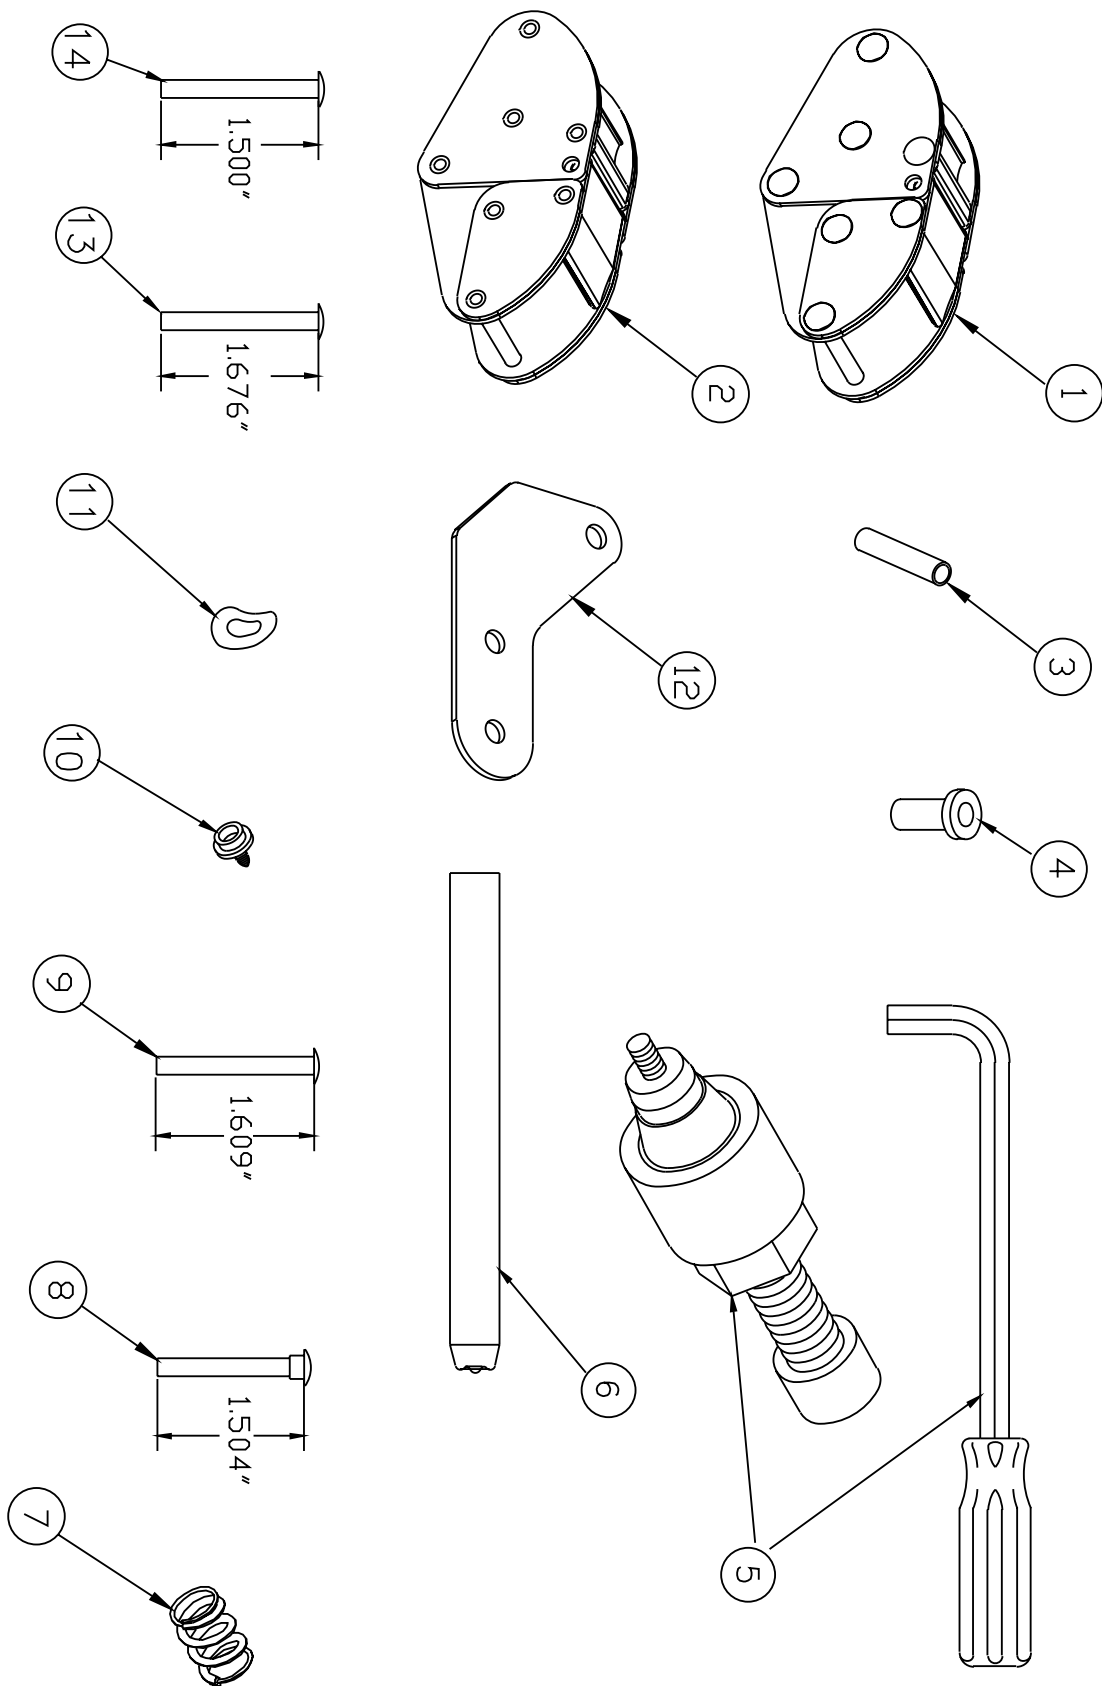

FAST-FOLD DELUXE FRAME REPAIR KIT

FAST-FOLD DELUXE FRAME REPAIR KIT

Item No.	Da-Lite Part No.	Description	Quantity Required	List Price Each
1	89877	Right latch assy., used on frames	5	10.20
2	89876	Left latch assy., used on frames	5	10.20
3	88807	Spacer, .250OD x .194ID x 1.25" long - used in latch assy.	10	1.10
4	47473	Rivnut, steel 5/16-18 long - used on legs	10	2.50
5	47207	Rivnut tool	1	165.00
6	47206	Rivet setting tool.	1	80.00
7	88806	Spring - used in latch assy., beneath the blue latch.	15	0.62
8	88901	Rivet, shoulder .238 x 1.504" long - mounts to frame to hook Dressup kits.	10	0.42
9	88802	Rivet, .186 x 1.609" long - used for corner hinge plate assy.	4	0.32
10	47441	Snap stud - mounts to frame to snap fabric onto frame	20	0.54
11	44812	Spring washer - used in corner hinge plate assy., beneath corner hinge plates	10	0.28
12	91029PL	Corner hinge plate - used to join frame corner	10	0.62
13	94079	Rivet, .200 x 1.676" long - used to mount latch assy. to frame	40	0.52
14	88801	Rivet, .187 x 1.500" long - used to mount corner hinge plate to frame	8	0.62
		For complete repair kit, order as follows: (includes #1-14)		
	89875	Fast-Fold Deluxe Frame Repair Kit.	1	430.00