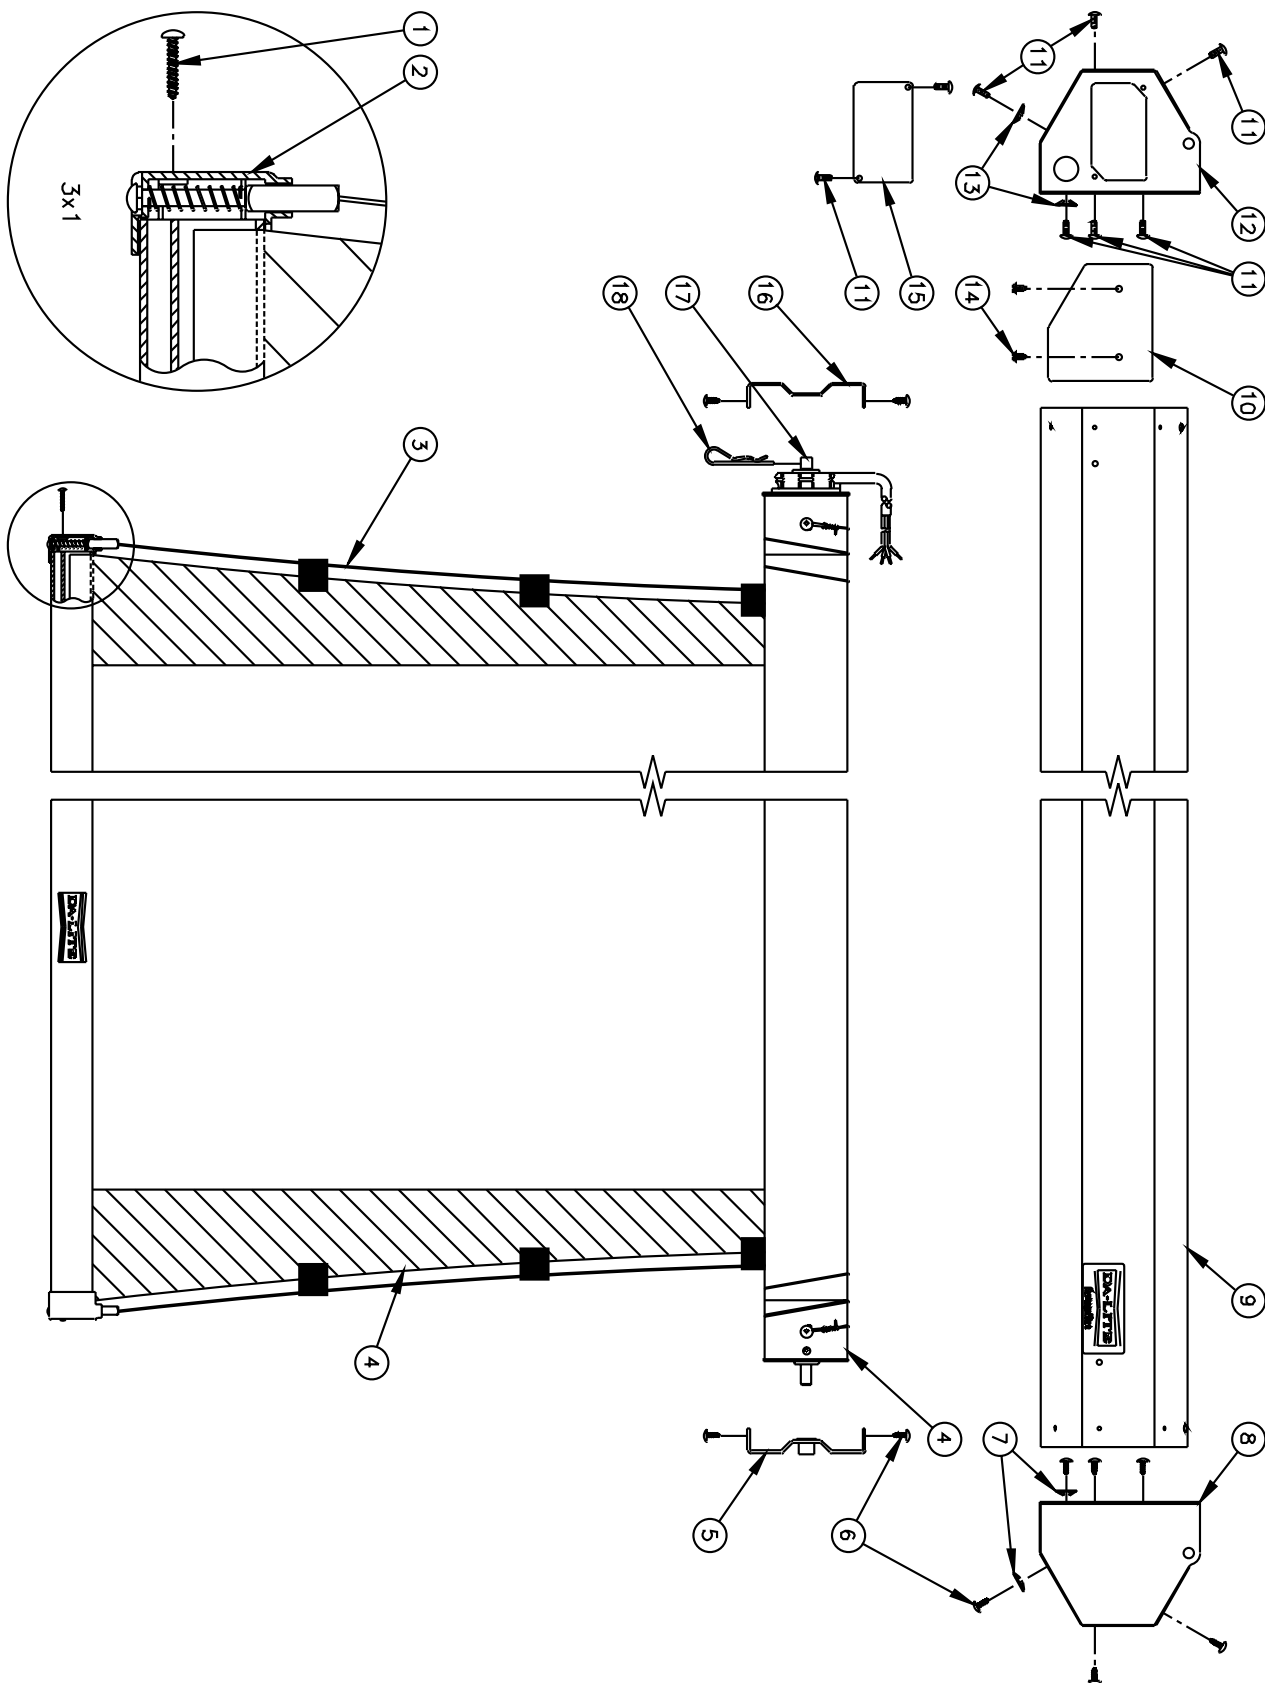

# TENSIONED COSMOPOLITAN ELECTROL

Item No.	Da-Lite Part No.	Description	Quantity Required	List Price Each
1	44839	Screw for slat cap assy. . . . .	4	\$0.22
2	92030	Slat cap assy. . . . .	2	8.20
3	75658	Line, chalk and mason black (per foot) . . . . .	Per size	0.18
4		(Figure one side at approximately height of fabric + 2' + any extra needed)		
		Fabric and roller assemblies include #1, 2 and 3		
	81285	Fabric and roller assy., Da-Mat 50" x 50" . . . . .	1	682.00
	88951	Fabric and roller assy., High Contrast Da-Mat 50" x 50" . . . . .	1	682.00
	81286	Fabric and roller assy., Pearlescent 50" x 50" . . . . .	1	914.00
	81287	Fabric and roller assy., Cinema Vision 50" x 50" . . . . .	1	1,092.00
	90383	Fabric and roller assy., High Contrast Cinema Vision 50" x 50" . . . . .	1	1,092.00
	86483	Fabric and roller assy., Da-Tex 50" x 50" . . . . .	1	1,020.00
	86484	Fabric and roller assy., Dual Vision 50" x 50" . . . . .	1	1,020.00
	81288	Fabric and roller assy., Da-Mat 60" x 60" . . . . .	1	750.00
	88952	Fabric and roller assy., High Contrast Da-Mat 60" x 60" . . . . .	1	750.00
	81289	Fabric and roller assy., Pearlescent 60" x 60" . . . . .	1	1,004.00
	81290	Fabric and roller assy., Cinema Vision 60" x 60" . . . . .	1	1,202.00
	90384	Fabric and roller assy., High Contrast Cinema Vision 60" x 60" . . . . .	1	1,202.00
	86485	Fabric and roller assy., Da-Tex 60" x 60" . . . . .	1	1,120.00
	86486	Fabric and roller assy., Dual Vision 60" x 60" . . . . .	1	1,120.00
	81291	Fabric and roller assy., Da-Mat 70" x 70" . . . . .	1	824.00
	88953	Fabric and roller assy., High Contrast Da-Mat 70" x 70" . . . . .	1	824.00
	81292	Fabric and roller assy., Pearlescent 70" x 70" . . . . .	1	1,104.00
	81293	Fabric and roller assy., Cinema Vision 70" x 70" . . . . .	1	1,322.00
	90385	Fabric and roller assy., High Contrast Cinema Vision 70" x 70" . . . . .	1	1,322.00
	86487	Fabric and roller assy., Da-Tex 70" x 70" . . . . .	1	1,232.00
	86488	Fabric and roller assy., Dual Vision 70" x 70" . . . . .	1	1,232.00
	81294	Fabric and roller assy., Da-Mat 84" x 84" . . . . .	1	908.00
	88954	Fabric and roller assy., High Contrast Da-Mat 84" x 84" . . . . .	1	908.00
	81295	Fabric and roller assy., Pearlescent 84" x 84" . . . . .	1	1,216.00
	81296	Fabric and roller assy., Cinema Vision 84" x 84" . . . . .	1	1,452.00
	90386	Fabric and roller assy., High Contrast Cinema Vision 84" x 84" . . . . .	1	1,452.00
	86489	Fabric and roller assy., Da-Tex 84" x 84" . . . . .	1	1,356.00
	86490	Fabric and roller assy., Dual Vision 84" x 84" . . . . .	1	1,356.00
	81297	Fabric and roller assy., Da-Mat 6' x 8' . . . . .	1	1,004.00
	88955	Fabric and roller assy., High Contrast Da-Mat 6' x 8' . . . . .	1	1,004.00
	81298	Fabric and roller assy., Pearlescent 6' x 8' . . . . .	1	1,342.00
	81299	Fabric and roller assy., Cinema Vision 6' x 8' . . . . .	1	1,600.00
	90387	Fabric and roller assy., High Contrast Cinema Vision 6' x 8' . . . . .	1	1,600.00
	86491	Fabric and roller assy., Da-Tex 6' x 8' . . . . .	1	1,492.00
	86492	Fabric and roller assy., Dual Vision 6' x 8' . . . . .	1	192.00
	81300	Fabric and roller assy., Da-Mat 8' x 8' . . . . .	1	1,098.00
	88956	Fabric and roller assy., High Contrast Da-Mat 8' x 8' . . . . .	1	1,098.00
	81301	Fabric and roller assy., Pearlescent 8' x 8' . . . . .	1	1,470.00
	81302	Fabric and roller assy., Cinema Vision 8' x 8' . . . . .	1	1,758.00
	90388	Fabric and roller assy., High Contrast Cinema Vision 8' x 8' . . . . .	1	1,758.00
	86493	Fabric and roller assy., Da-Tex 8' x 8' . . . . .	1	1,640.00
	86494	Fabric and roller assy., Dual Vision 8' x 8' . . . . .	1	1,640.00
	81303	Fabric and roller assy., Da-Mat 7' x 9' . . . . .	1	1,208.00
	88957	Fabric and roller assy., High Contrast Da-Mat 7' x 9' . . . . .	1	1,208.00
	81304	Fabric and roller assy., Pearlescent 7' x 9' . . . . .	1	1,618.00
	81305	Fabric and roller assy., Cinema Vision 7' x 9' . . . . .	1	1,934.00
	90389	Fabric and roller assy., High Contrast Cinema Vision 7' x 9' . . . . .	1	1,934.00
	86495	Fabric and roller assy., Da-Tex 7' x 9' . . . . .	1	1,806.00